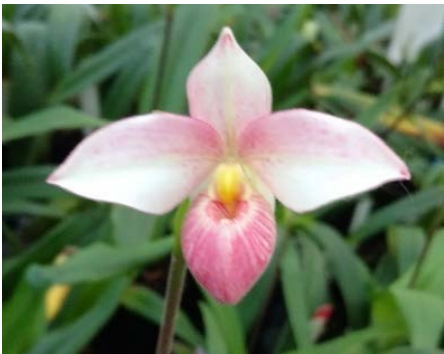

WSO 5241 Panther Run (Cape May County flavum 'Sunset Glacier' x Pink Panther 'TOP' AM/AOS) – Remake of a beautiful cross with full pink flowers with large contrasting darker pouch from the pollen parent. Medium-sized plants. 9 flasks available, 8-9 seedlings per flask. $30 each